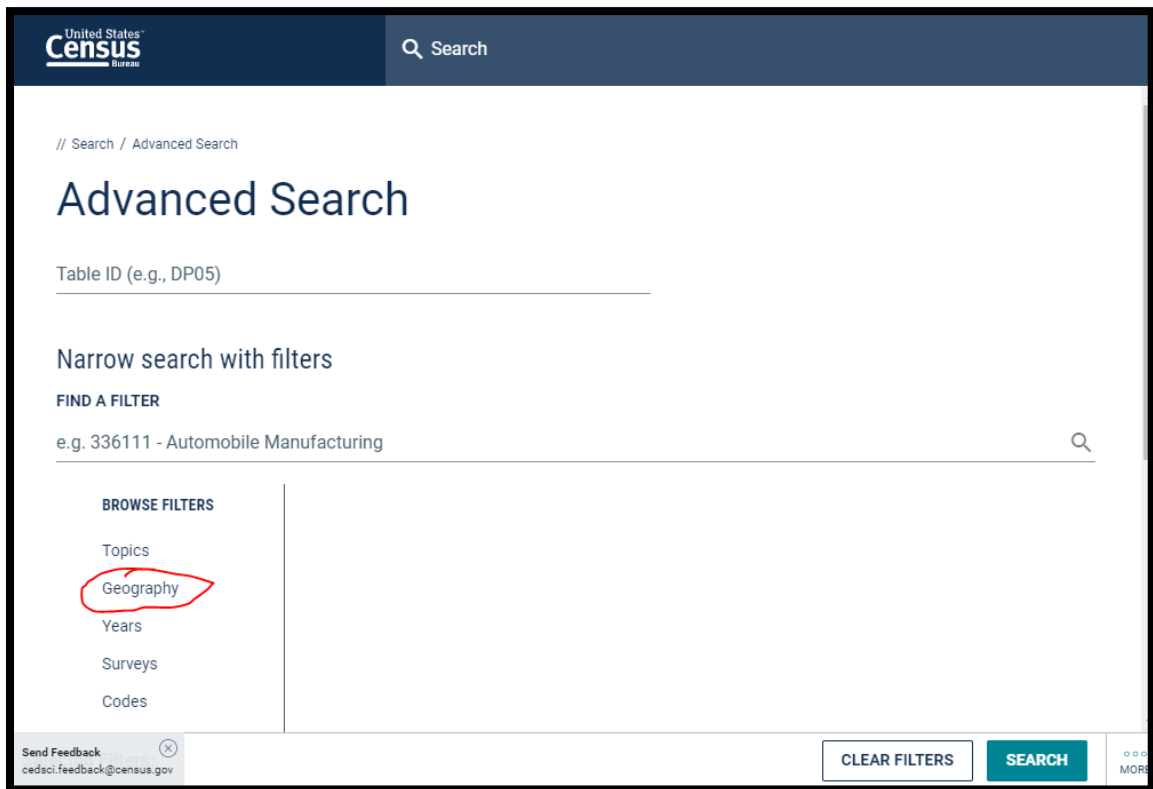

A Data.Census.gov How To:

Selecting all American Indian Areas within New Mexico:

- 1) Start at : <https://data.census.gov/cedsci/> and select the “Advanced Search.”

- 2) Select “Geography.”

3) Next slide on the “Show Summary Levels”