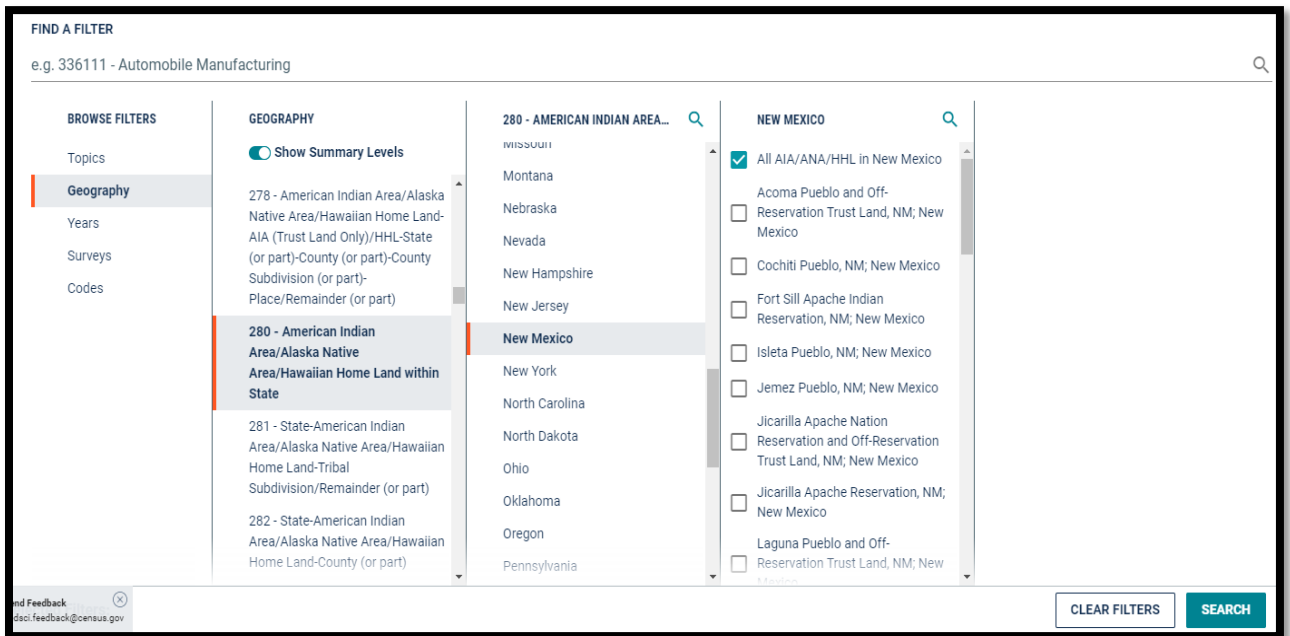

A Data.Census.gov How To:

Selecting all American Indian Areas within New Mexico:

- 1) Start at : <https://data.census.gov/cedsci/> and select the “Advanced Search.”

- 2) Select “Geography.”

3) Next slide on the “Show Summary Levels”

4) Scroll down and select “280- American Indian Area/Alaska Native Area/Hawaiian Home Land within State.”

5) In the next column Select New Mexico

6) In the last column check "All AIA/ANA/HHL in New Mexico."