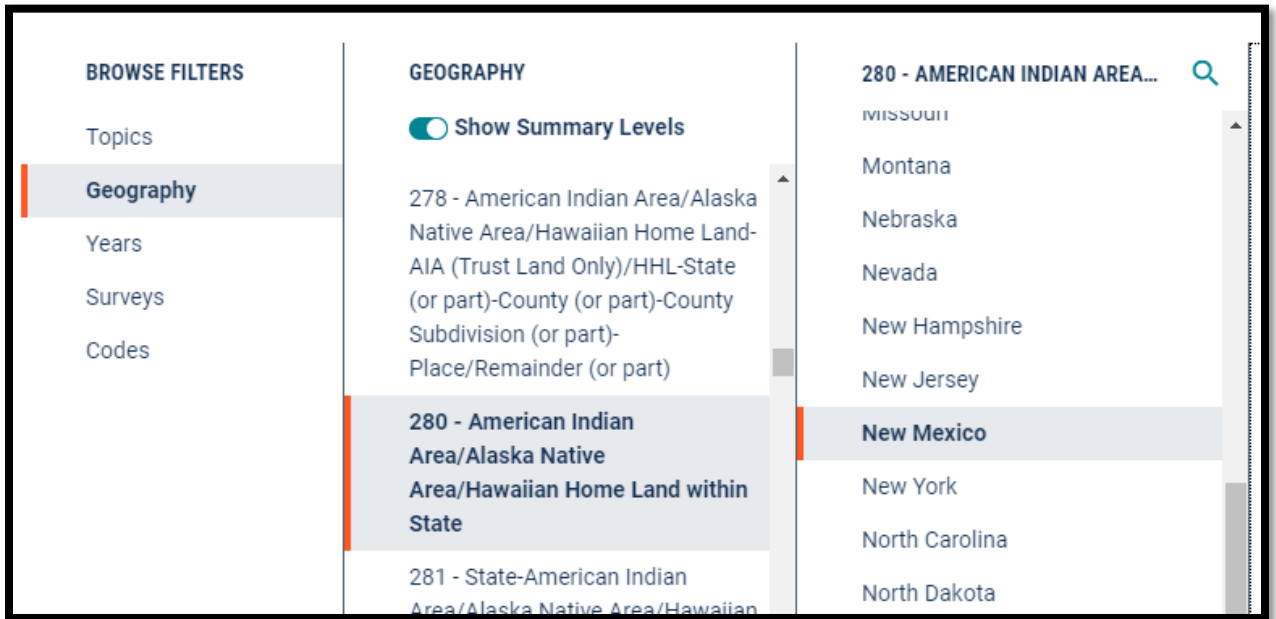

A Data.Census.gov How To:

Selecting all American Indian Areas within New Mexico:

- 1) Start at : <https://data.census.gov/cedsci/> and select the “Advanced Search.”

- 2) Select “Geography.”

3) Next slide on the “Show Summary Levels”

4) Scroll down and select “280- American Indian Area/Alaska Native Area/Hawaiian Home Land within State.”

5) In the next column Select New Mexico

6) In the last column check "All AIA/ANA/HHL in New Mexico."