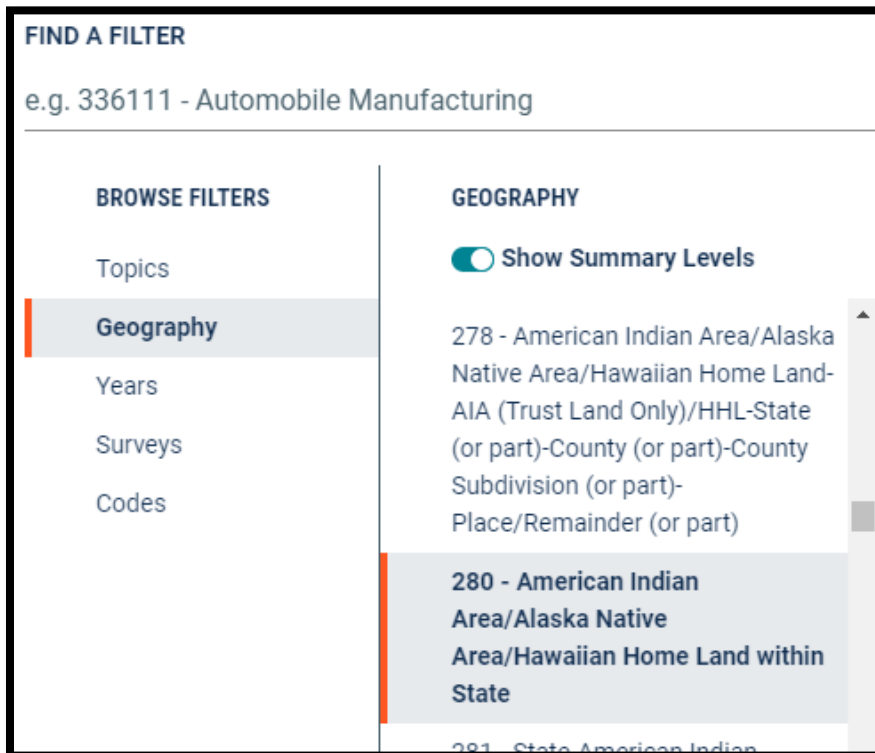

A Data.Census.gov How To:

Selecting all American Indian Areas within New Mexico:

- 1) Start at : <https://data.census.gov/cedsci/> and select the “Advanced Search.”

- 2) Select “Geography.”

3) Next slide on the “Show Summary Levels”

4) Scroll down and select “280- American Indian Area/Alaska Native Area/Hawaiian Home Land within State.”

5) In the next column Select New Mexico

6) In the last column check "All AIA/ANA/HHL in New Mexico."